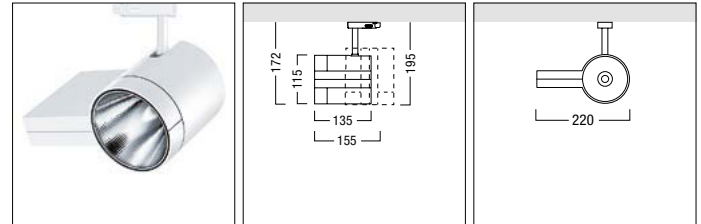

FACTOR CY LED (Essential+ stableWhite)

- [...]
- LED spotlight „Essential+ stable-White“ with stabilised colour temperature (warm white / neutral white)
- Optimized for efficient and high-performance accent lighting in shops and salesrooms
- Colour temperature stableWhite: 3000 K (LED930: warm white)
- Colour rendering index: Ra > 90
- Luminous flux: 2200 lm (27 W), 2900 lm (36 W)
- Luminaire efficiency: 81 lm/W

	kg	Order no.	Order no.
3-phase LED spotlight, flood (with Global GA69 universal adapter)			
LED2200-930 flood	1,4	60 713 331	60 713 332
LED2200-930 wideflood	1,4	60 713 333	60 713 334
LED2900-930 flood	1,5	60 713 349	60 713 370
LED2900-930 wideflood	1,5	60 713 350	60 713 351
3-phase LED spotlight, spot (with Global GA69 universal adapter)			
LED2200-930 spot	1,4	60 713 329	60 713 330
LED2900-930 spot	1,5	60 713 347	60 713 348

For recessed/surface-mounting: please order additional point outlet (see Tracks and Accessories).

FACTOR CY LED (Food)

- [...]
- Innovative LED spotlight specifically designed for meat products and baked products
- Colour temperature: „LED-BKY“ version matched to baked products
- Colour temperature: „LED-FW“ version matched to meat products
- Luminaire luminous flux: 2000–2300 lm
- Luminaire efficiency: 56–64 lm/W
- Connected load: 36 W

	kg	Order no.
3-phase LED spotlight, flood (with Global GA69 universal adapter)		
LED2000-FW flood, fresh meat	1,5	60 713 496
LED2000-FW wideflood, fresh meat	1,5	60 713 497
LED2300-BKY flood, bakery	1,5	60 713 498
LED2300-BKY wideflood, bakery	1,5	60 713 499

For recessed/surface-mounting: please order additional point outlet (see Tracks and Accessories).