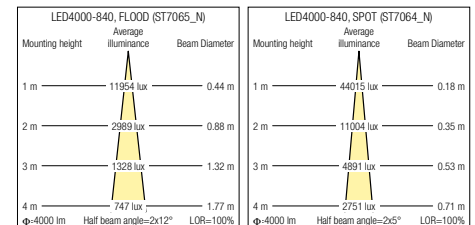

- |...|
- „Essential stableWhite“ LED spotlight with stabilised colour temperature (warm white/neutral white)
- Optimized for efficient and high-performance accent lighting in shops and salesrooms
- stableWhite colour temperature: 3000 K (LED830: warm white) or 4000 K (LED840: neutral white)
- Colour rendering index: Ra > 80
- Luminaire luminous flux: 2800–2900 lm (27 W)
- Luminaire luminous flux: 3700–4000 lm (36 W)
- Luminaire efficiency: 104–107 lm/W (27 W)
- Luminaire efficiency: 103–111 lm/W (36 W)

	kg	Order no.	Order no.
3-phase LED spotlight, flood (with Global GA69 universal adapter)		<i>white</i>	<i>black</i>
LED2800-830 flood	1,2	60 713 275	60 713 276
LED2800-830 wideflood	1,2	60 713 277	60 713 278
LED2900-840 flood	1,2	60 713 281	60 713 282
LED2900-840 wideflood	1,2	60 713 283	60 713 284
LED3700-830 flood	1,3	60 713 293	60 713 294
LED3700-830 wideflood	1,3	60 713 295	60 713 296
LED4000-840 flood	1,3	60 713 299	60 713 300
LED4000-840 wideflood	1,3	60 713 301	60 713 302
3-phase LED spotlight, spot (with Global GA69 universal adapter)		<i>white</i>	<i>black</i>
LED2800-830 spot	1,2	60 713 273	60 713 274
LED2900-840 spot	1,2	60 713 279	60 713 280
LED3700-830 spot	1,3	60 713 291	60 713 292
LED4000-840 spot	1,3	60 713 297	60 713 298

For recessed/surface-mounting: please order additional point outlet (see Tracks and Accessories).