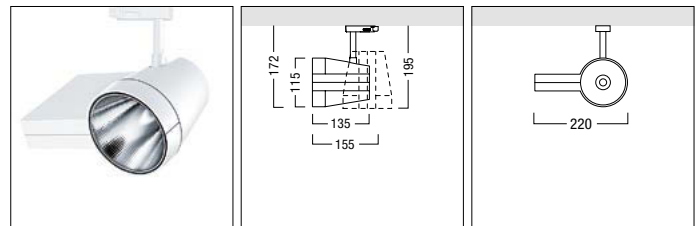

LED2300-BKY, FLOOD (ST7072)			LED2000-FW, FLOOD (ST7070)		
Mounting height	Average illuminance	Beam Diameter	Mounting height	Average illuminance	Beam Diameter
1 m	6830 lux	0.44 m	1 m	5896 lux	0.44 m
2 m	1707 lux	0.88 m	2 m	1474 lux	0.89 m
3 m	759 lux	1.32 m	3 m	655 lux	1.33 m
4 m	427 lux	1.77 m	4 m	369 lux	1.78 m
Φ=2300 lm Half beam angle=2x12° LOR=100%			Φ=2000 lm Half beam angle=2x13° LOR=100%