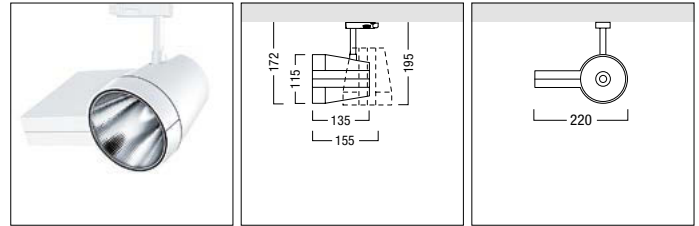

LED2900-930, FLOOD (ST7068_N)			LED2900-930, SPOT (ST7067_N)		
Mounting height	Average illuminance	Beam Diameter	Mounting height	Average illuminance	Beam Diameter
1 m	8683 lux	0.44 m	1 m	31911 lux	0.18 m
2 m	2171 lux	0.88 m	2 m	7978 lux	0.35 m
3 m	965 lux	1.32 m	3 m	3546 lux	0.53 m
4 m	543 lux	1.76 m	4 m	1994 lux	0.71 m
Φ=2900 lm Half beam angle=2x12° LOR=100%			Φ=2900 lm Half beam angle=2x5° LOR=100%