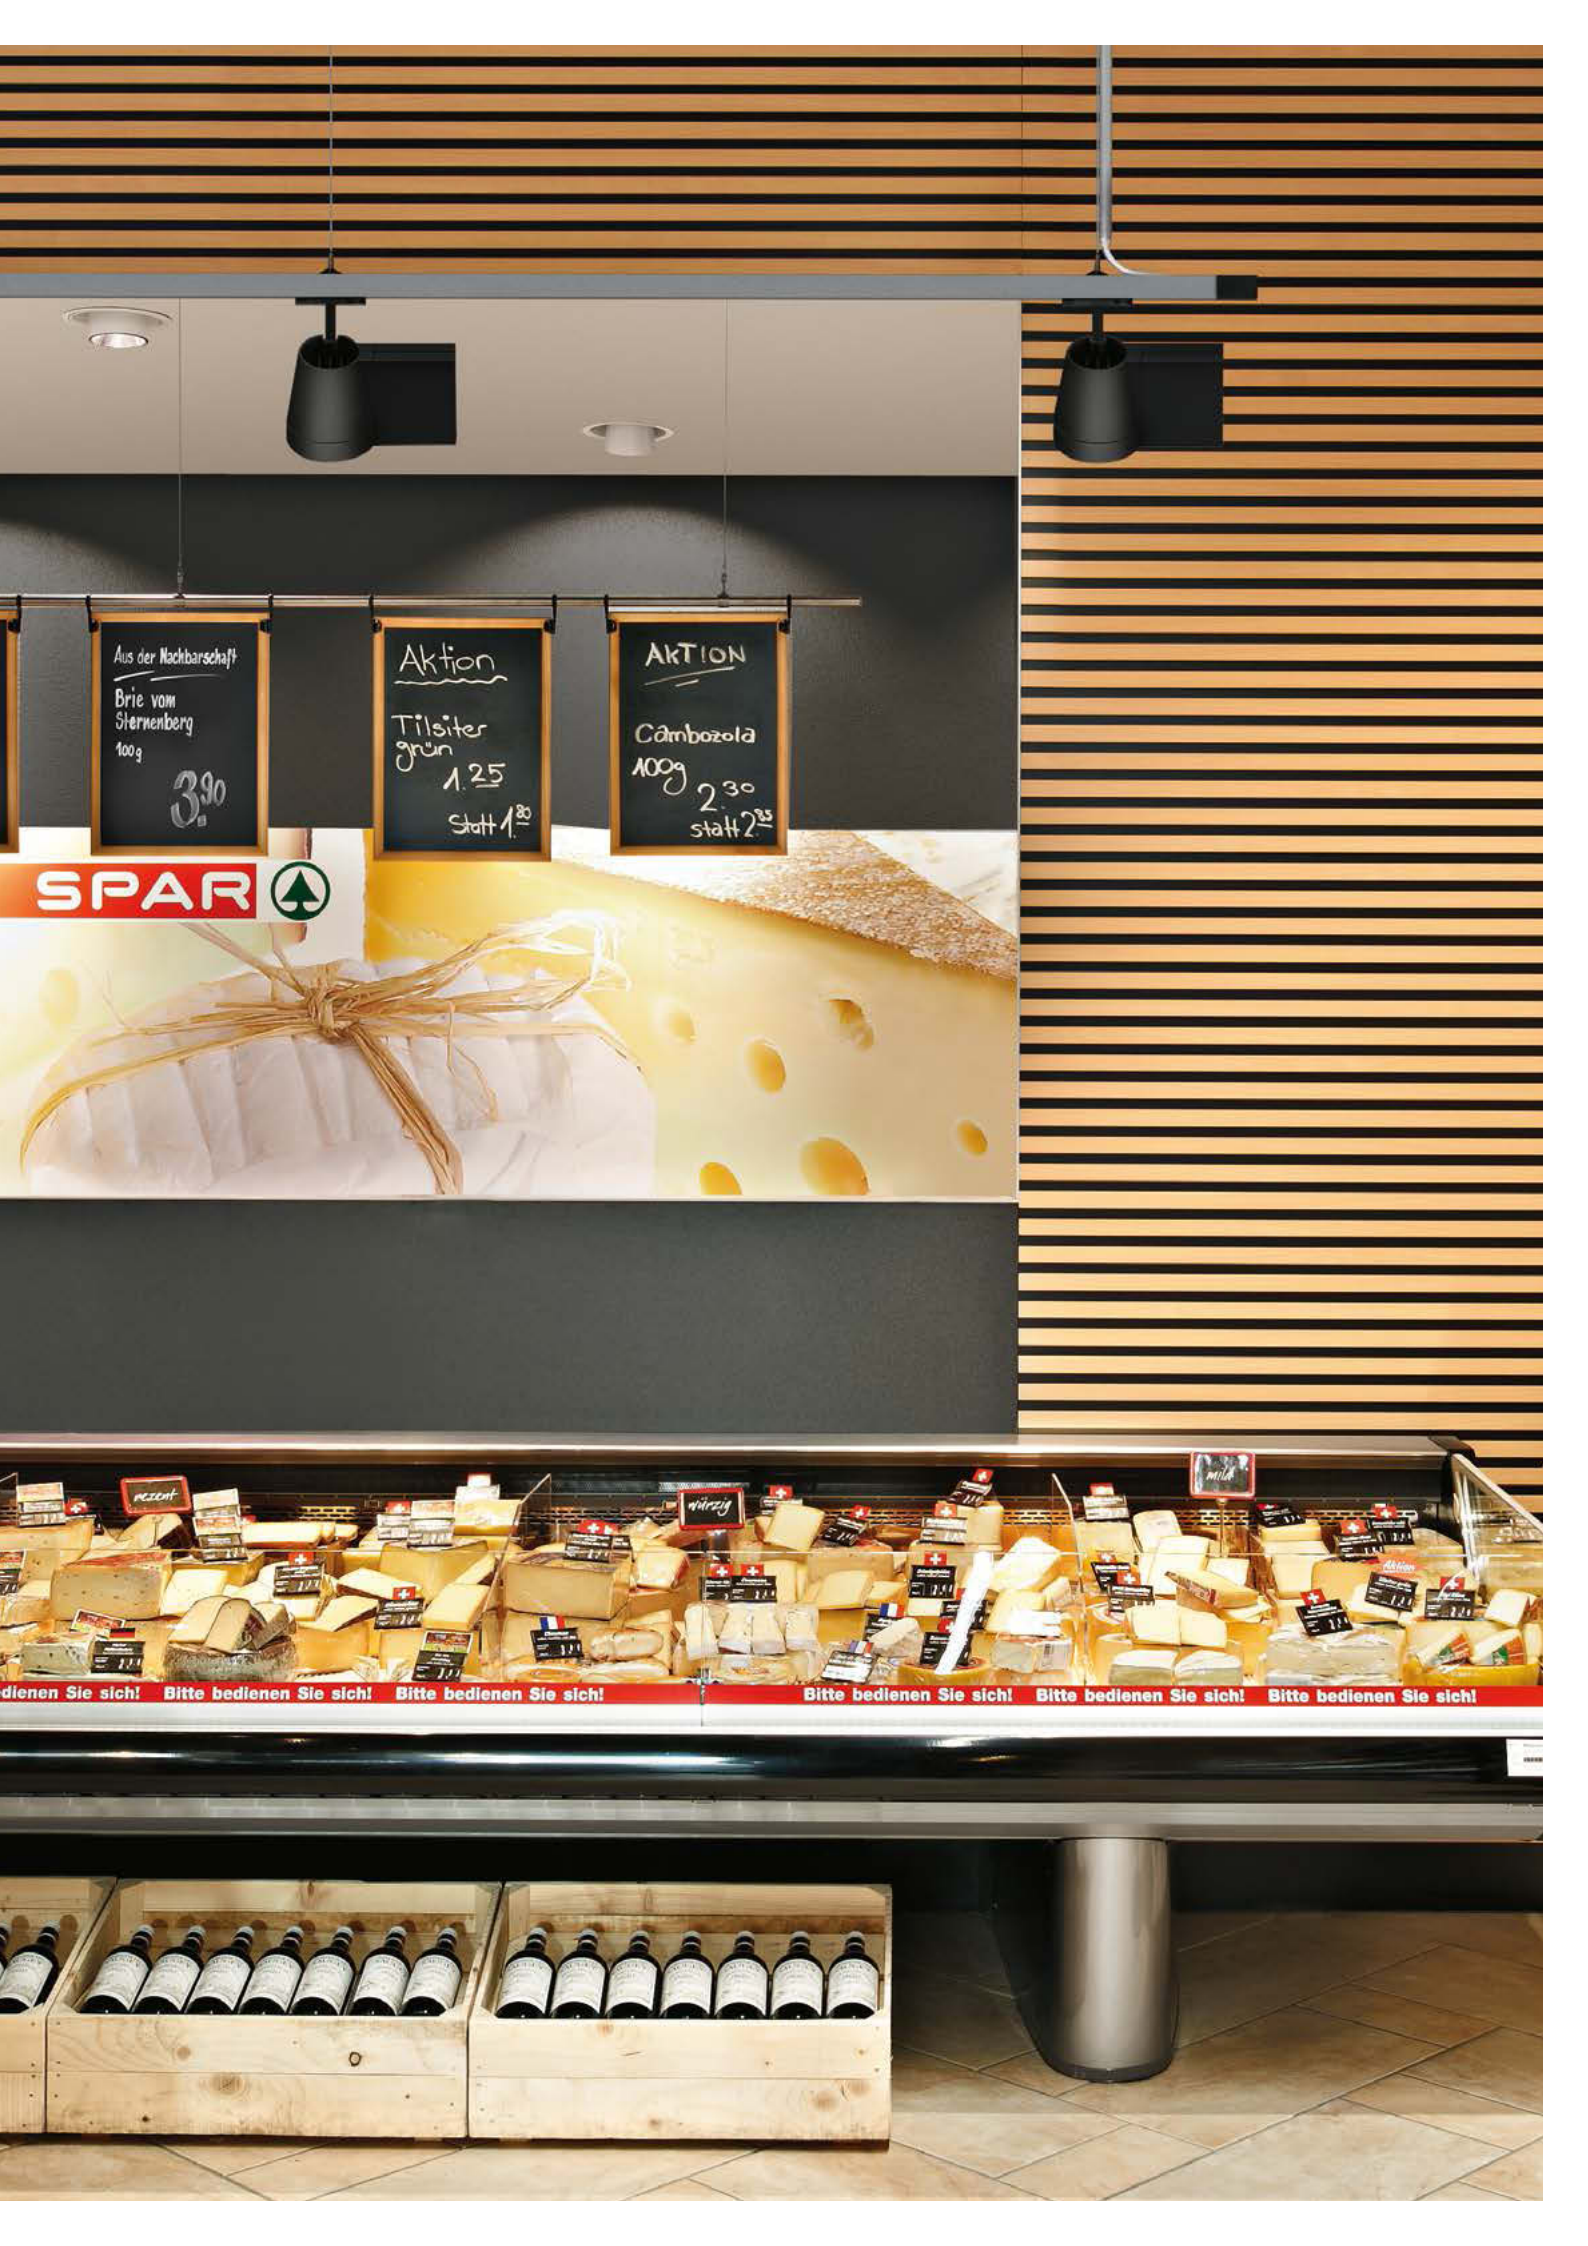

Aus der Nachbarschaft

Brie vom
Sternenberg
100g

3,90

Aktion

Tilsiter
grün

1,25

Statt 1,80

AKTION

Cambozola

100g

2,30

Statt 2,95

SPAR