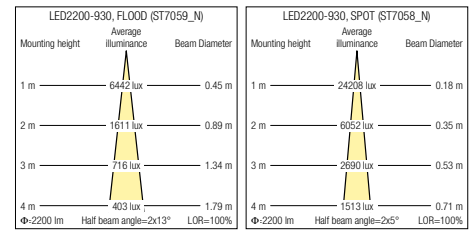

FACTOR CY LED (Essential+ stableWhite)

- [...]
- LED spotlight „Essential+ stable-White“ with stabilised colour temperature (warm white / neutral white)
- Optimized for efficient and high-performance accent lighting in shops and salesrooms
- Colour temperature stableWhite: 3000 K (LED930: warm white)
- Colour rendering index: Ra > 90
- Luminous flux: 2200 lm (27 W), 2900 lm (36 W)
- Luminaire efficiency: 81 lm/W

	kg	Order no.	Order no.
3-phase LED spotlight, flood (with Global GA69 universal adapter)			
LED2200-930 flood	1,4	60 713 331	60 713 332
LED2200-930 wideflood	1,4	60 713 333	60 713 334
LED2900-930 flood	1,5	60 713 349	60 713 370
LED2900-930 wideflood	1,5	60 713 350	60 713 351
3-phase LED spotlight, spot (with Global GA69 universal adapter)			
LED2200-930 spot	1,4	60 713 329	60 713 330
LED2900-930 spot	1,5	60 713 347	60 713 348

For recessed/surface-mounting: please order additional point outlet (see Tracks and Accessories).

FACTOR CY LED (Food)

- [...]
- Innovative LED spotlight specifically designed for meat products and baked products
- Colour temperature: „LED-BKY“ version matched to baked products
- Colour temperature: „LED-FW“ version matched to meat products
- Luminaire luminous flux: 2000–2300 lm
- Luminaire efficiency: 56–64 lm/W
- Connected load: 36 W

	kg	Order no.
3-phase LED spotlight, flood (with Global GA69 universal adapter)		
LED2000-FW flood, fresh meat	1,5	60 713 496
LED2000-FW wideflood, fresh meat	1,5	60 713 497
LED2300-BKY flood, bakery	1,5	60 713 498
LED2300-BKY wideflood, bakery	1,5	60 713 499

For recessed/surface-mounting: please order additional point outlet (see Tracks and Accessories).