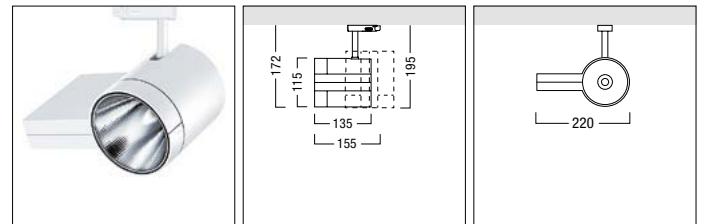

FACTOR CY LED (Essential+ stableWhite)

- [...]
- LED spotlight „Essential+ stable-White“ with stabilised colour temperature (warm white / neutral white)
- Optimized for efficient and high-performance accent lighting in shops and salesrooms
- Colour temperature stableWhite: 3000 K (LED930: warm white)
- Colour rendering index: Ra > 90
- Luminous flux: 2200 lm (27 W), 2900 lm (36 W)
- Luminaire efficiency: 81 lm/W

	kg	Order no.	Order no.
3-phase LED spotlight, flood (with Global GA69 universal adapter)			
LED2200-930 flood	1,4	60 713 331	60 713 332
LED2200-930 wideflood	1,4	60 713 333	60 713 334
LED2900-930 flood	1,5	60 713 349	60 713 370
LED2900-930 wideflood	1,5	60 713 350	60 713 351
3-phase LED spotlight, spot (with Global GA69 universal adapter)			
LED2200-930 spot	1,4	60 713 329	60 713 330
LED2900-930 spot	1,5	60 713 347	60 713 348

For recessed/surface-mounting: please order additional point outlet (see Tracks and Accessories).

FACTOR CY LED (Food)

- [...]
- Innovative LED spotlight specifically designed for meat products and baked products
- Colour temperature: „LED-BKY“ version matched to baked products
- Colour temperature: „LED-FW“ version matched to meat products
- Luminaire luminous flux: 2000–2300 lm
- Luminaire efficiency: 56–64 lm/W
- Connected load: 36 W

	kg	Order no.
3-phase LED spotlight, flood (with Global GA69 universal adapter)		
LED2000-FW flood, fresh meat	1,5	60 713 496
LED2000-FW wideflood, fresh meat	1,5	60 713 497
LED2300-BKY flood, bakery	1,5	60 713 498
LED2300-BKY wideflood, bakery	1,5	60 713 499

For recessed/surface-mounting: please order additional point outlet (see Tracks and Accessories).