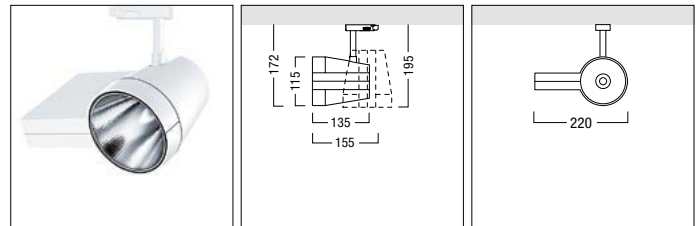

- |...|
- „Essential stableWhite“ LED spotlight with stabilised colour temperature (warm white/neutral white)
- Optimized for efficient and high-performance accent lighting in shops and salesrooms
- stableWhite colour temperature: 3000 K (LED830: warm white) or 4000 K (LED840: neutral white)
- Colour rendering index: Ra > 80
- Luminaire luminous flux: 2800–2900 lm (27 W)
- Luminaire luminous flux: 3700–4000 lm (36 W)
- Luminaire efficiency: 104–107 lm/W (27 W)
- Luminaire efficiency: 103–111 lm/W (36 W)

	kg	Order no.	Order no.
3-phase LED spotlight, flood (with Global GA69 universal adapter)		<i>white</i>	<i>black</i>
LED2800-830 flood	1,2	60 713 275	60 713 276
LED2800-830 wideflood	1,2	60 713 277	60 713 278
LED2900-840 flood	1,2	60 713 281	60 713 282
LED2900-840 wideflood	1,2	60 713 283	60 713 284
LED3700-830 flood	1,3	60 713 293	60 713 294
LED3700-830 wideflood	1,3	60 713 295	60 713 296
LED4000-840 flood	1,3	60 713 299	60 713 300
LED4000-840 wideflood	1,3	60 713 301	60 713 302
3-phase LED spotlight, spot (with Global GA69 universal adapter)		<i>white</i>	<i>black</i>
LED2800-830 spot	1,2	60 713 273	60 713 274
LED2900-840 spot	1,2	60 713 279	60 713 280
LED3700-830 spot	1,3	60 713 291	60 713 292
LED4000-840 spot	1,3	60 713 297	60 713 298

For recessed/surface-mounting: please order additional point outlet (see Tracks and Accessories).