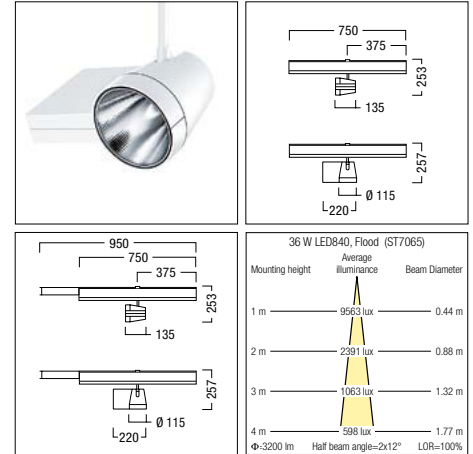

Spotlight with CLIX technology (METRUM)

	kg	Order no.
27 W LED840 flood	3,1	60 713 180
27 W LED840 flood, termination of continuous row	2,6	60 713 190
27 W LED840 wideflood	3,1	60 713 181
27 W LED840 wideflood, termination of continuous row	2,6	60 713 191
36 W LED840 flood	3,2	60 713 184
36 W LED840 flood, termination of continuous row	2,7	60 713 192
36 W LED840 wideflood	3,2	60 713 185
36 W LED840 wideflood, termination of continuous row	2,7	60 713 193