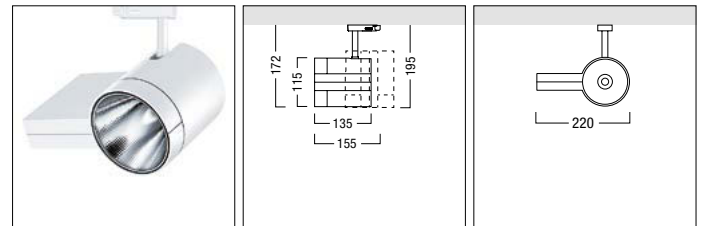

LED2900-840, FLOOD (ST7056_N)			LED2900-840, SPOT (ST7055_N)		
Mounting height	Average illuminance	Beam Diameter	Mounting height	Average illuminance	Beam Diameter
1 m	8656 lux	0.44 m	1 m	31911 lux	0.18 m
2 m	2164 lux	0.89 m	2 m	7978 lux	0.35 m
3 m	962 lux	1.33 m	3 m	3546 lux	0.53 m
4 m	541 lux	1.78 m	4 m	1994 lux	0.71 m

Φ=2900 lm Half beam angle=2x13° LOR=100%   Φ=2900 lm Half beam angle=2x5° LOR=100%