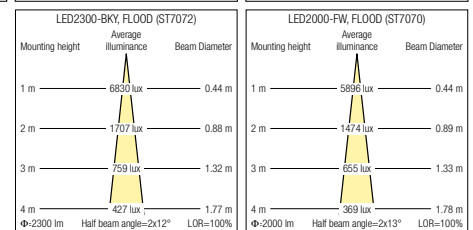

FACTOR CY LED (Essential+ stableWhite)

- [...]
- LED spotlight „Essential+ stable-White“ with stabilised colour temperature (warm white / neutral white)
- Optimized for efficient and high-performance accent lighting in shops and salesrooms
- Colour temperature stableWhite: 3000 K (LED930: warm white)
- Colour rendering index: Ra > 90
- Luminous flux: 2200 lm (27 W), 2900 lm (36 W)
- Luminaire efficiency: 81 lm/W

	kg	Order no.	Order no.
3-phase LED spotlight, flood (with Global GA69 universal adapter)			
LED2200-930 flood	1,4	60 713 331	60 713 332
LED2200-930 wideflood	1,4	60 713 333	60 713 334
LED2900-930 flood	1,5	60 713 349	60 713 370
LED2900-930 wideflood	1,5	60 713 350	60 713 351
3-phase LED spotlight, spot (with Global GA69 universal adapter)			
LED2200-930 spot	1,4	60 713 329	60 713 330
LED2900-930 spot	1,5	60 713 347	60 713 348

For recessed/surface-mounting: please order additional point outlet (see Tracks and Accessories).

FACTOR CY LED (Food)

- [...]
- Innovative LED spotlight specifically designed for meat products and baked products
- Colour temperature: „LED-BKY“ version matched to baked products
- Colour temperature: „LED-FW“ version matched to meat products
- Luminaire luminous flux: 2000–2300 lm
- Luminaire efficiency: 56–64 lm/W
- Connected load: 36 W

	kg	Order no.
3-phase LED spotlight, flood (with Global GA69 universal adapter)		
LED2000-FW flood, fresh meat	1,5	60 713 496
LED2000-FW wideflood, fresh meat	1,5	60 713 497
LED2300-BKY flood, bakery	1,5	60 713 498
LED2300-BKY wideflood, bakery	1,5	60 713 499

For recessed/surface-mounting: please order additional point outlet (see Tracks and Accessories).